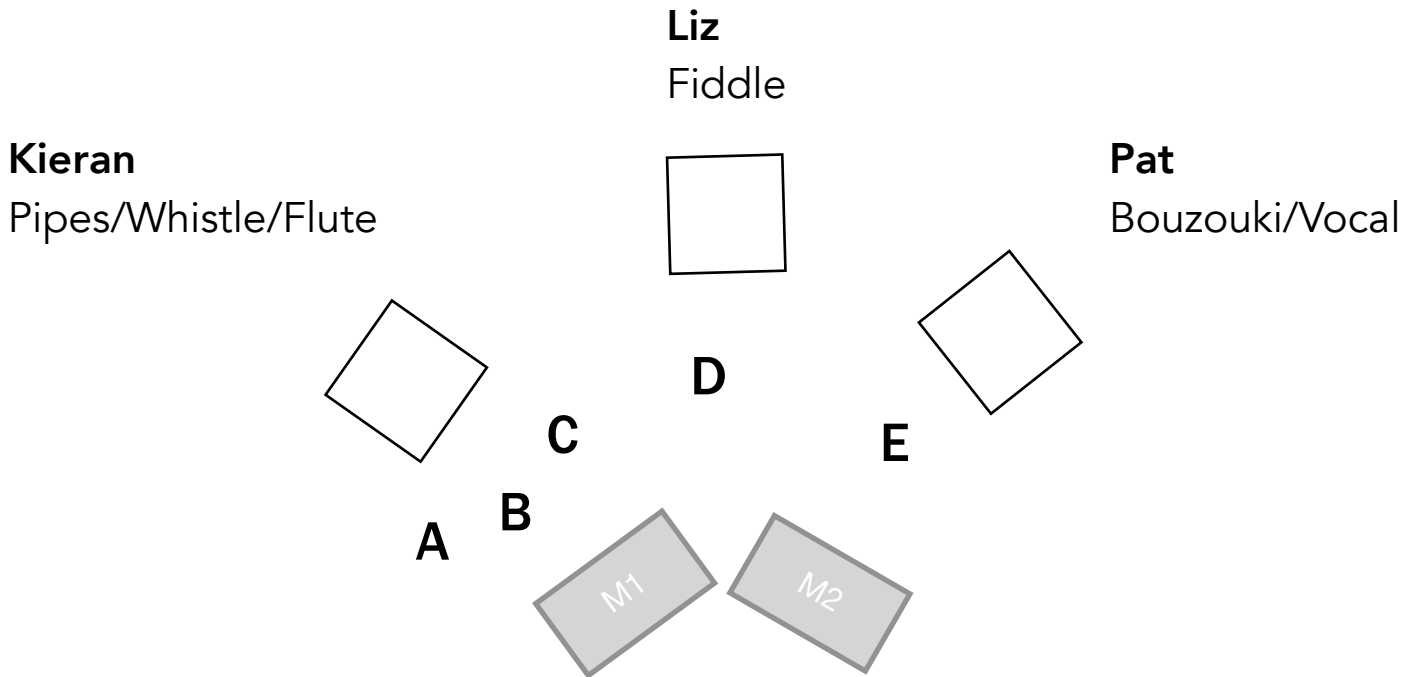

# Tech Rider

CONTACT: Liz Knowles ■ 207.233.9940 ■ lizknowlesmusic@gmail.com

Pipes:

- A** one 57, one short boom stand, XLR
- B** two condenser mics (X pattern) OR one 57, one mic stand, XLR
- C** one 58, one short boom stand, XLR

Fiddle:

- D** one vocal mic, one mic stand, XLR  
one XLR with phantom for fiddle

Bouzouki/Vocal

- E** one 58 (or better), one mic stand  
AC power strip  
XLR with phantom for bouzouki

2 Monitors with 2 separate mixes